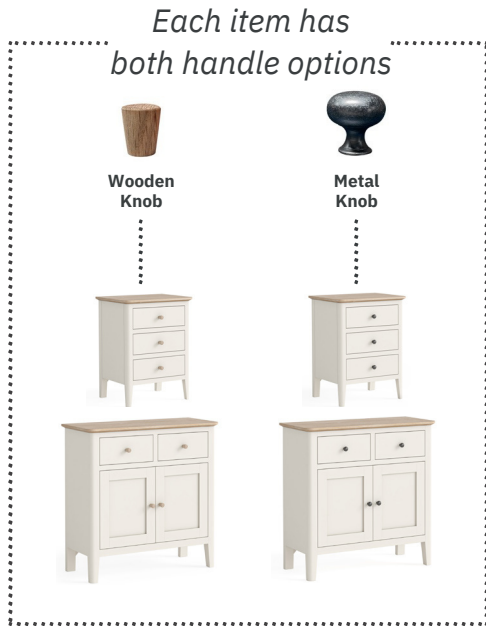

Eimear

Bedroom

Eimear Bedroom

Gents Wardrobe
W950 x H1850 x D545mm

Full Hanging Wardrobe
W800 x H1850 x D545mm

Tallboy
W530 x H1100 x D370mm

Dressing Table Set
W1000 x H765 x D450mm

2 Over 3 Chest
W800 x H900 x D400mm

6 Drawer Chest
W1200 x H750 x D400mm

Bedside
W450 x H590 x D360mm

Narrow Bedside
W350 x H590 x D320mm

Blanket Box
W1000 x H450 x D400mm

Slatted Bed 6'
W1960 x H1140 x D2140mm

Slatted Bed 5'
W1660 x H1140 x D2140mm

Slatted Bed 4'6
W1510 x H1140 x D2010mm

Slatted Bed 3'
W1050 x H1140 x D2010mm