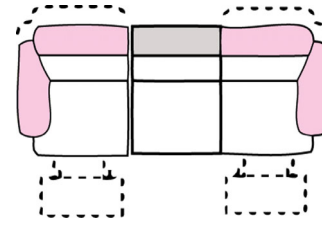

Supreme

1S1U

Electric Recliner Chair with USB Charger

W112 x D100-166 x H98

2S2U

2 Seater Sofa with 2 x Electric Recliners and USB Chargers - Split Frame

W172 x D100-166 x H98

2.5S2U

2.5 Seater Sofa with 2 x Electric Recliners and USB Chargers - Split Frame

W212 x D100-166 x H98

3S2UE

3 Seater Sofa with 2 x Electric Recliners and USB Chargers - Split Frame

W231 x D100-166 x H98

1.25COUL

1.25 SEATER Left Hand Facing Chaise

W101 x D160 x H98

1.25COUR

1.25 SEATER Right Hand Facing Chaise

W101 x D160 x H98

1.25EL1U

1.25 Seater - Left Hand Facing Single Arm Unit with 1 x Electric Recliner and USB Charger

1 Seater - Single
 Arm - Right Arm
 Facing with
 Manual Recliner

W86 x D100-166 x H98

1.25EL1X

1.25 Seater - Left
 Hand Facing Single
 Arm Unit with 1 x
 Manual Recliner

W101 x D100-166 x H98

1.25ER1X

1.25 Seater - Right
 Hand Facing Single
 Arm Unit with 1 x
 Manual Recliner