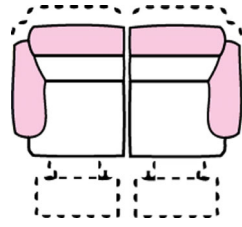

Supreme

1S1U

Electric Recliner Chair with USB Charger

W112 x D100-166 x H98

2S2U

2 Seater Sofa with 2 x Electric Recliners and USB Chargers - Split Frame

W172 x D100-166 x H98

2.5S2U

2.5 Seater Sofa with 2 x Electric Recliners and USB Chargers - Split Frame

W212 x D100-166 x H98

3S2UE

3 Seater Sofa with 2 x Electric Recliners and USB Chargers - Split Frame

W231 x D100-166 x H98

1.25COUL