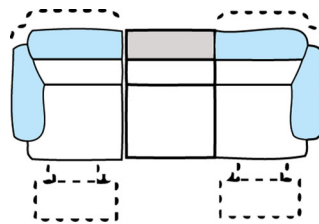

3S2XE

3 Seater Sofa
with 2 x Manual
Recliners- Split
Frame

W231 x D100-166 x H98