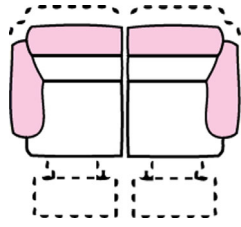

Supreme

1S1U

Electric Recliner Chair with USB Charger

W112 x D100-166 x H98

2S2U

2 Seater Sofa with 2 x Electric Recliners and USB Chargers - Split Frame

W172 x D100-166 x H98

2.5S2U